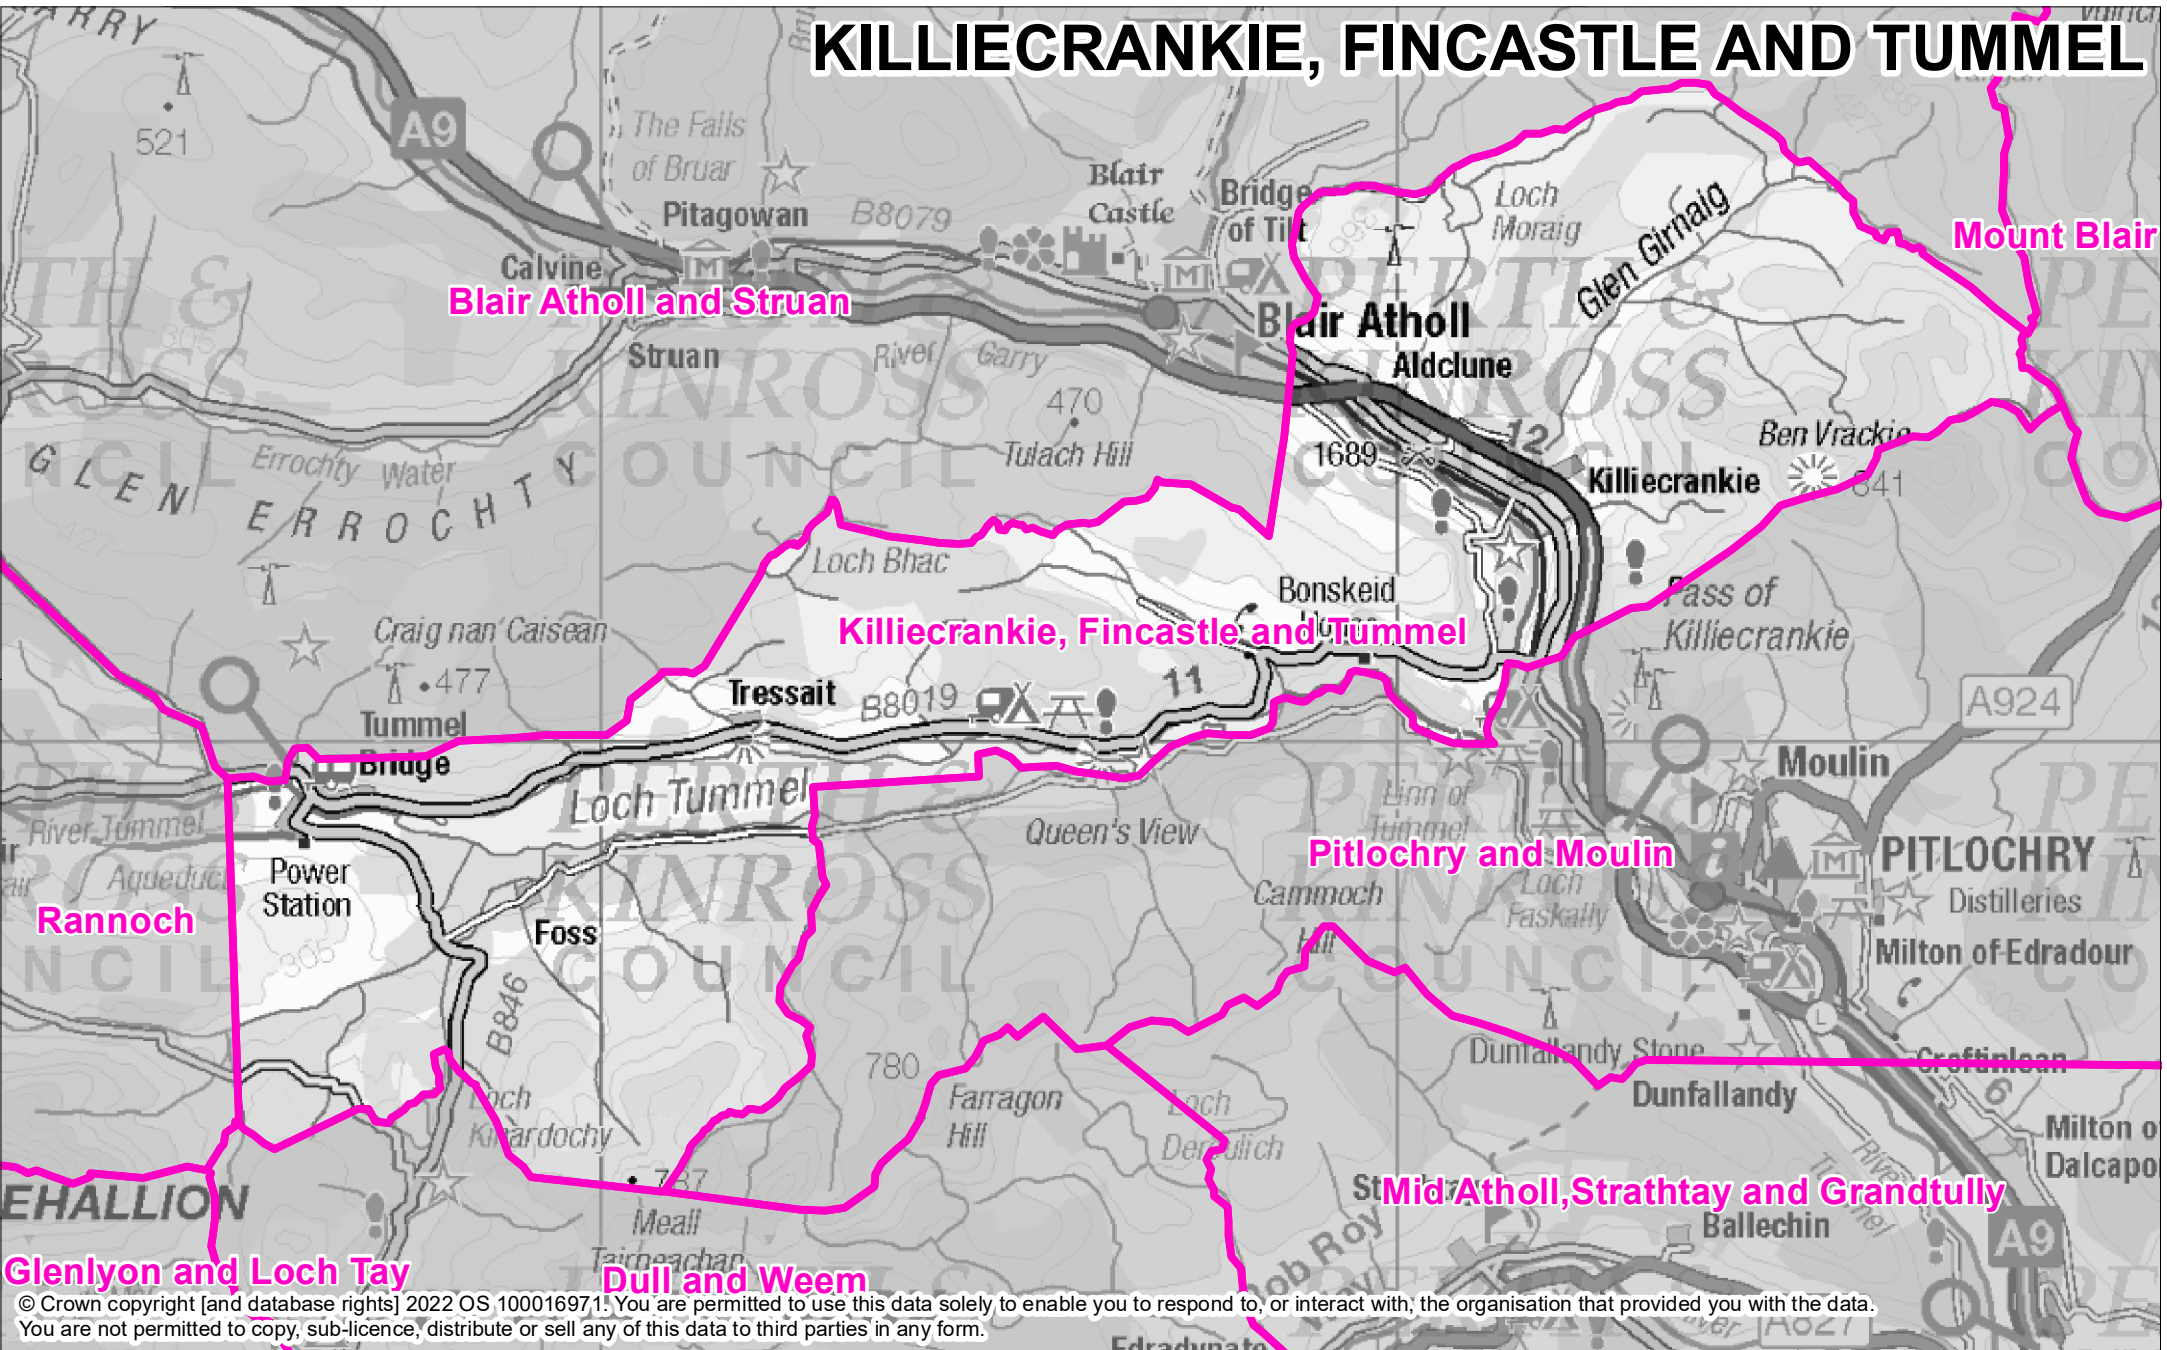

KILLIECRANKIE, FINCASTLE AND TUMMEL

© Crown copyright [and database rights] 2022 OS 100016971. You are permitted to use this data solely to enable you to respond to, or interact with, the organisation that provided you with the data. You are not permitted to copy, sub-licence, distribute or sell any of this data to third parties in any form.